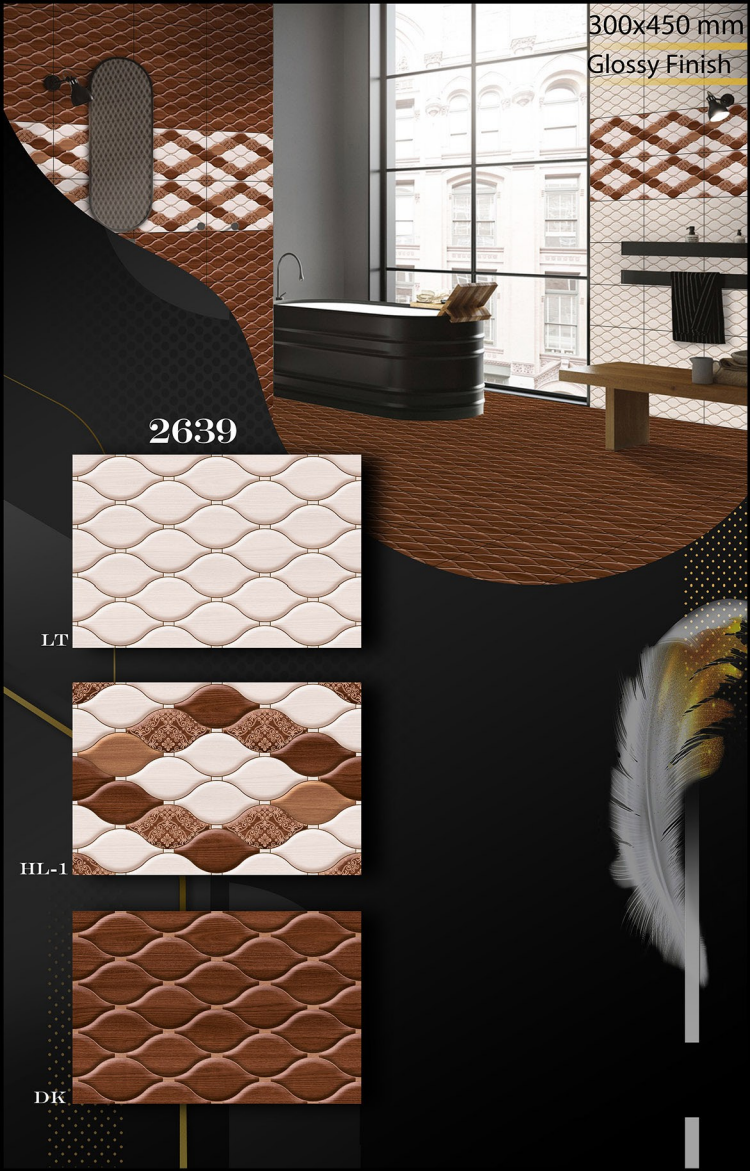

DK

300x450 mm

Glossy Finish

2639

LT

HL-1

DK

300x450 mm
Glossy Finish