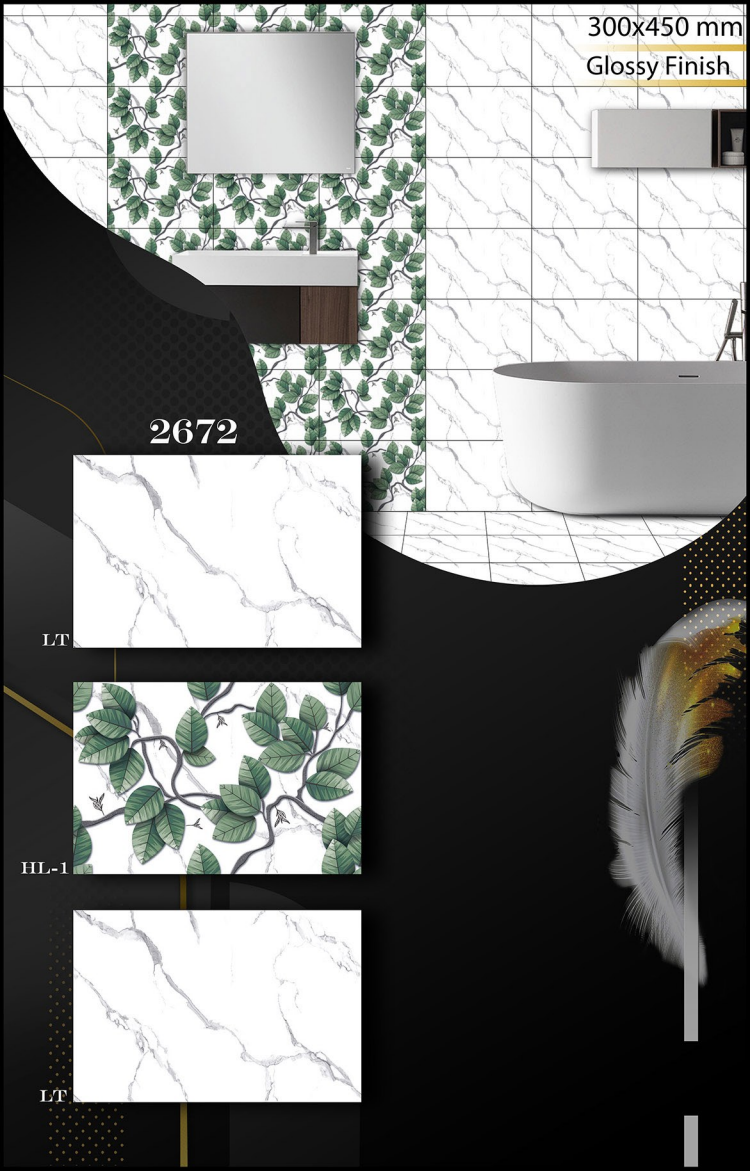

DK

300x450 mm

Glossy Finish

2672

LT

HL-1

LT

300x450 mm