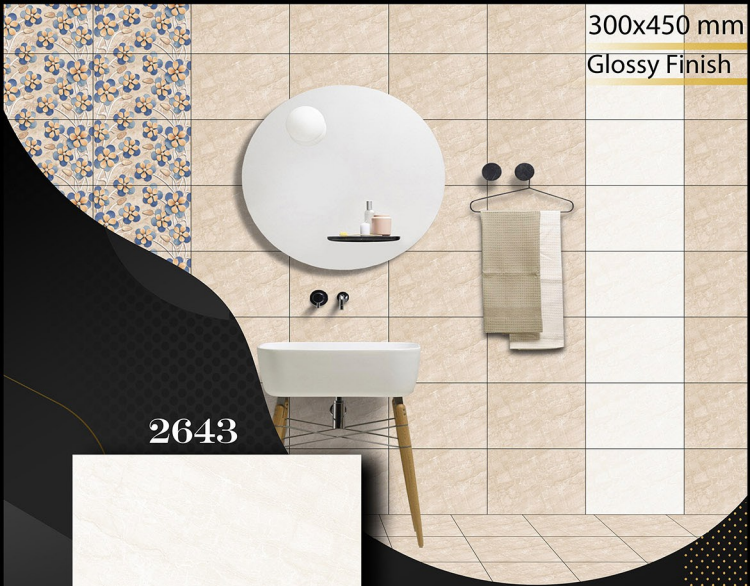

Glossy Finish

2642

LT

HL-1

LT

300x450 mm

Glossy Finish

2643